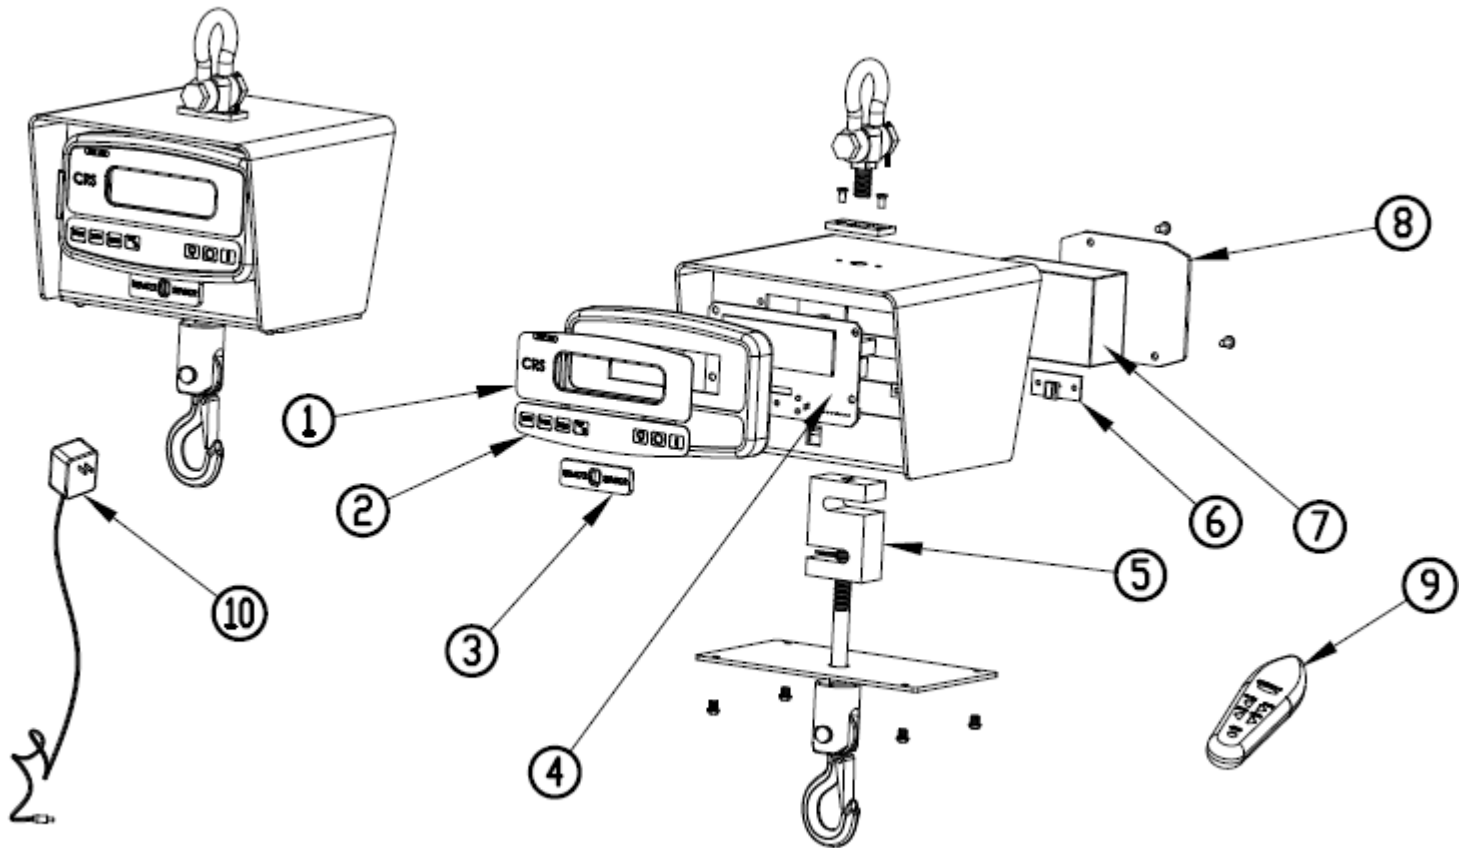

CRANE SCALES

Line: Electronic Scale

Brand: TORREY

Model: CRS-500/1000 ,CRS-1000/2000

Page 1-13

FROM THE SERIAL NUMBER: C11-000750 (CRS-500/1000)
C11-000112 (CRS-1000/2000)

No.	Description.	Code
01	OVERLAY DISPLAY CRSHD500/1000	B-23300085
02	INDICATOR KEYBOARD WI 3D	B-20200519
03	OVERLAY CRS REMOTE CONTROL	B-23300097
04	MOTHER BOARD CRS-HD ENS.	B-46601003
05	1000 Kg. LOAD CELL ENS.	B-20100129
06	RECEPTOR IR BOARD ENS.	B-46600820
07	BATTERY 6V 2.5 AH	B-21900490
08	PLASTIC COVER FOR BASE EQ	B-12400044
09	REMOTE CONTROL IR	B-21900582
10	POWER SUPPLY 110/220 9Vcc 500 mA SPT	B-21900706

FOR THE CRS1000/2000 MODEL:

No.	Description.	Code
01	OVERLAY CRS-HD-1000/2000	B-23300086
03	LOAD CELL 2000 Kg STS2T M18X1.5	B-20100130

CRANE SCALES

Line: Electronic Scale

Brand: TORREY

Model: CRS-500/1000 ,CRS-1000/2000

Page 1-18

FROM THE SERIAL NUMBER: XXXXXX (CRS-500/1000)
XXXXXXXX (CRS-1000/2000)

No.	Description.	Code
01	OVERLAY DISPLAY CRSHD500/1000 NL R0	B-23300517
02	INDICATOR KEYBOARD WI 3D	B-20200519
03	OVERLAY CRS REMOTE CONTROL	B-23300097
04	MOTHER BOARD CRS-HD ENS.	B-46601003
05	1000 Kg. LOAD CELL STSIT M12X1.75	B-20100129
06	RECEPTOR IR BOARD ENS.	B-46600820
07	BATTERY 6V 4/4.5 AH	B-21900003
08	PLASTIC COVER FOR BASE EQ	B-12400044
09	REMOTE CONTROL IR	B-21900582
10	POWER SUPPLY 110/220 9Vcc 500 mA SPT	B-21900706

FOR THE CRS1000/2000 MODEL:

No.	Description.	Code
01	OVERLAY MODULE INDICATOR NL R0	B-23300524
05	LOAD CELL 2000 Kg STS2T M18X1.5	B-20100130