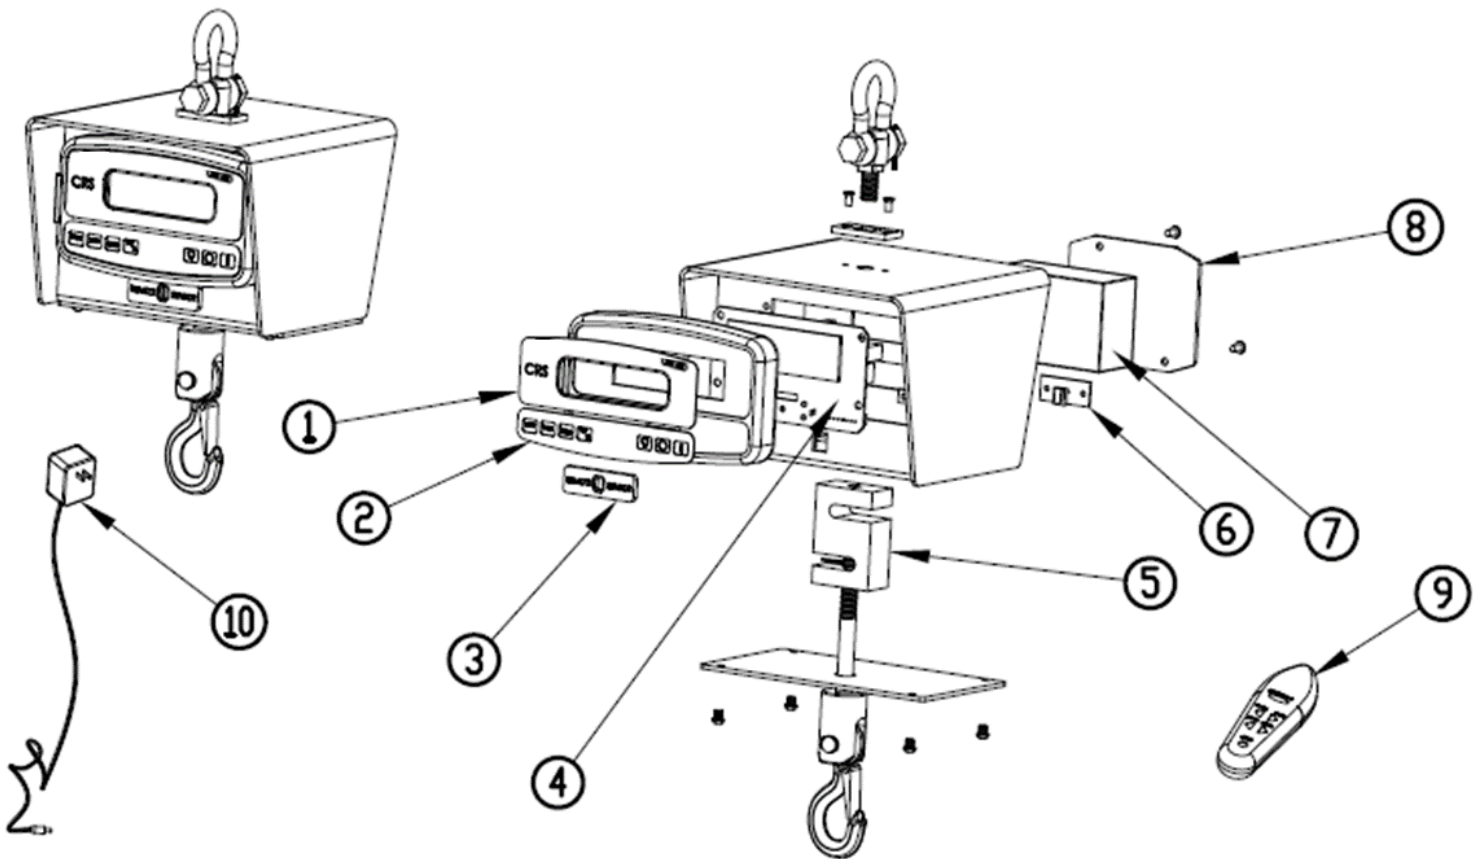

CRANE SCALES

Line: Electronic Scale

Brand: TORREY

Model: CRS-500/1000 ,CRS-1000/2000

Page 1-13

FROM THE SERIAL NUMBER: C11-000750 (CRS-500/1000)
C11-000112 (CRS-1000/2000)

No.	Description.	Code
01	OVERLAY DISPLAY CRSHD500/1000	B-23300085
02	INDICATOR KEYBOARD WI 3D	B-20200519
03	OVERLAY CRS REMOTE CONTROL	B-23300097
04	MOTHER BOARD CRS-HD ENS.	B-46601003
05	1000 Kg. LOAD CELL ENS.	B-20100129
06	RECEPTOR IR BOARD ENS.	B-46600820
07	BATTERY 6V 2.5 AH	B-21900490
08	PLASTIC COVER FOR BASE EQ	B-12400044
09	REMOTE CONTROL IR	B-21900582
10	POWER SUPPLY 110/220 9Vcc 500 mA SPT	B-21900706

FOR THE CRS1000/2000 MODEL:

No.	Description.	Code
01	OVERLAY CRS-HD-1000/2000	B-23300086
03	LOAD CELL 2000 Kg STS2T M18X1.5	B-20100130

CRANE SCALES

Line: Electronic Scale

Brand: TORREY

Model: CRS-500/1000 ,CRS-1000/2000

Page 1-18

FROM THE SERIAL NUMBER: XXXXXX (CRS-500/1000)
XXXXXXXX (CRS-1000/2000)

No.	Description.	Code
01	OVERLAY DISPLAY CRSHD500/1000 NL R0	B-23300517
02	INDICATOR KEYBOARD WI 3D	B-20200519
03	OVERLAY CRS REMOTE CONTROL	B-23300097
04	MOTHER BOARD CRS-HD ENS.	B-46601003
05	1000 Kg. LOAD CELL STSIT M12X1.75	B-20100129
06	RECEPTOR IR BOARD ENS.	B-46600820
07	BATTERY 6V 4/4.5 AH	B-21900003
08	PLASTIC COVER FOR BASE EQ	B-12400044
09	REMOTE CONTROL IR	B-21900582
10	POWER SUPPLY 110/220 9Vcc 500 mA SPT	B-21900706

FOR THE CRS1000/2000 MODEL:

No.	Description.	Code
01	OVERLAY MODULE INDICATOR NL R0	B-23300524
05	LOAD CELL 2000 Kg STS2T M18X1.5	B-20100130