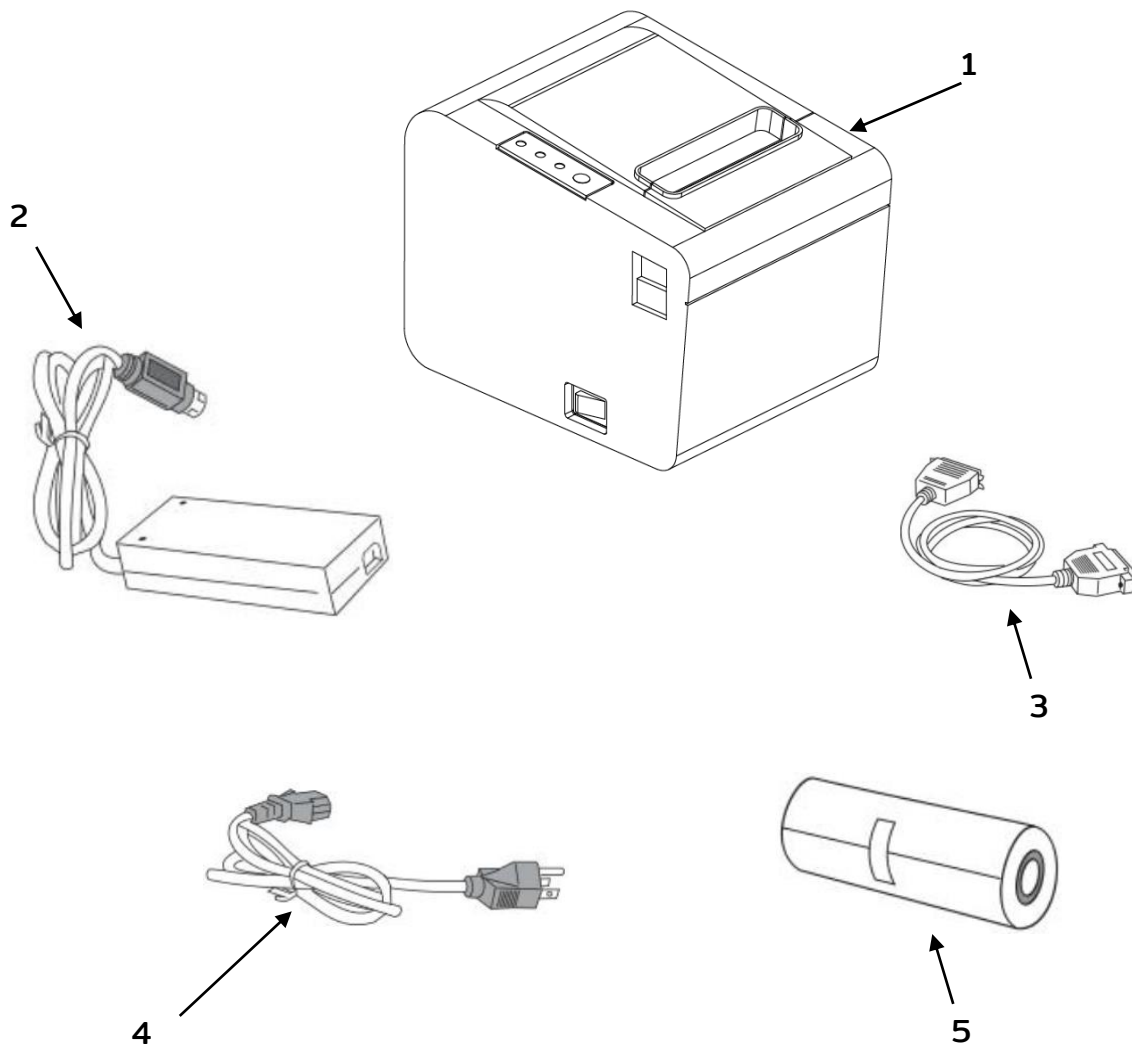

# Receipt Printer

Line: Printer  
Brand: Torrey  
Model: RP326-US  
Page 1-19

FROM THE SERIAL NUMBER: N.A.

# Receipt Printer

Line: Printer  
Brand: Torrey  
Model: RP326-US  
Page 1-19

| No. | Description.                      | Code       |
|-----|-----------------------------------|------------|
| 01  | SERIAL PRINTER RP326              | B-21901016 |
| 02  | ADAPTADOR DE VOLTAJE DJ-240250-SA | B-21901065 |
| 03  | CABLE SERIAL DB9 MALE TO FEMALE   | B-21901066 |
| 04  | AC POWER CORD                     | B-21900850 |
| 05  | THERMAL PAPER ROLL                | B-12900447 |
|     |                                   |            |