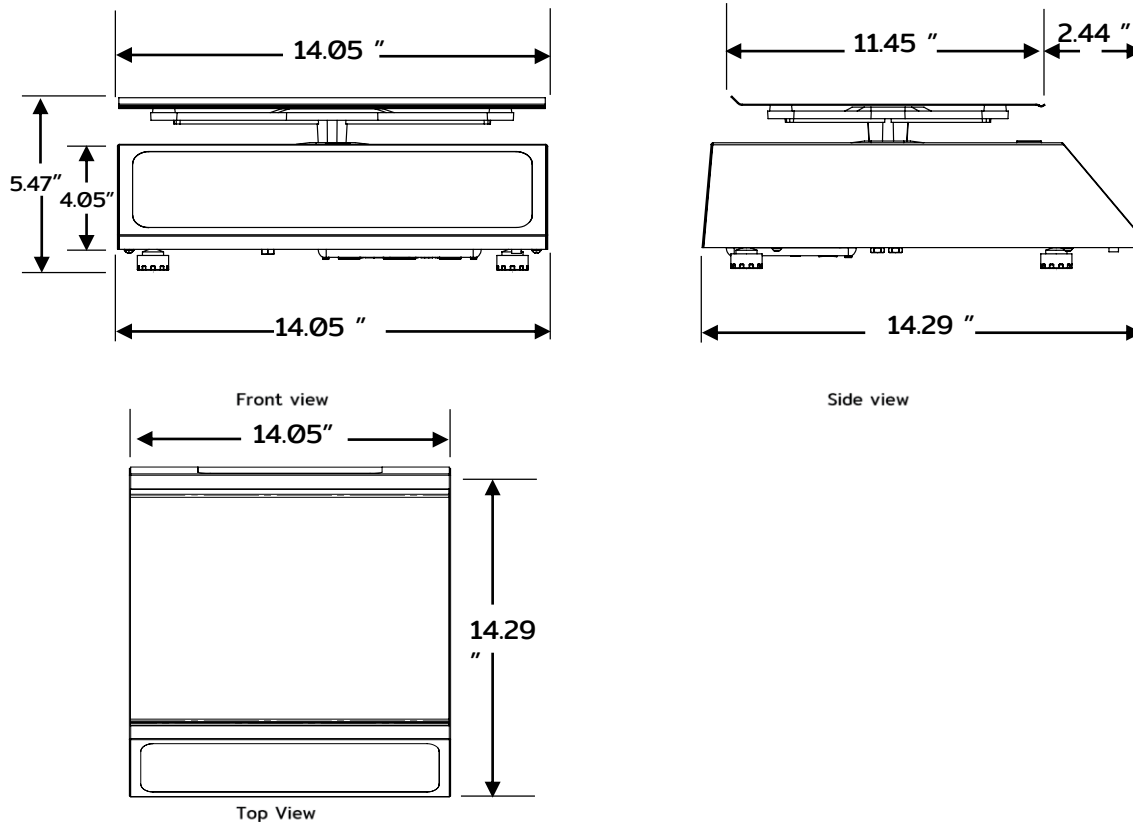

Dimensions

Technical specifications

Dimensions PC-40/80 L

External dimensions	W: 14.29" D:14.05" H: 5.47"
Packging dimensions	W: 17.32" D:18.50" H: 6.88"
Net weight	17 lb
Total weight (packing included)	19.62 lb
Plate dimensions	W: 11.45" D: 14.05" H: 1.00"

Construction

Cabinet material	Stainless steel
Plate material	Stainless steel
Plate holder	High strength reinforced aluminium
Leveling feet	4 adjustable foot

Logistic data

Units per pallet	44
Weight per pallet	903.89 lb
Dim. Per pallet	44.88" x 51.96" x 78.740"
Storage temperature	-4°F to 122°F (-20°C to 50°C)

Electrical data

Power supply	100-240 Vca / 47/63 Hz
Ampers	100-240 Vca / 0.2 A
Cord length	70.86"
Lighting	LED
Plug type	NEMA-5-15P
Display	LCD display with backlight

Performance data

Capacity	40.00 lb / 80.00 lb
Minimal division	0.01 lb / 0.02 lb
Max. Tare	20 lb / 40 lb

External dimensions	W: 14.25 " D:17.12 " H: 13.43 "
Packing dimensions	W: 19.68 " D:23.62 " H: 8.66 "
Net weight	18.18 lb
Total weight (packing included)	19.8 lb
Plate dimensions	W: 11.45 " D: 14.05" H: 1.00 "