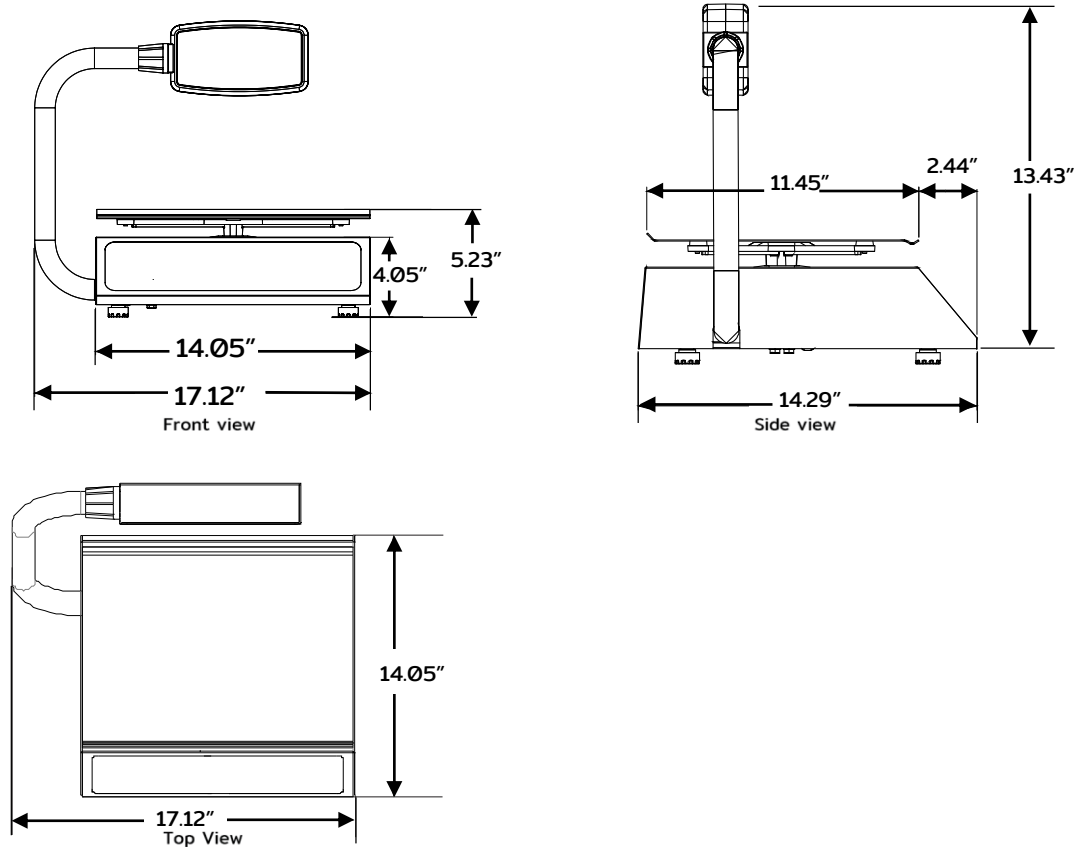

Dimensions

Technical specifications

Dimensions PC-40/80 L

External dimensions	W: 14.29" D:14.05" H: 5.47"
Packging dimensions	W: 17.32" D:18.50" H: 6.88"
Net weight	17 lb
Total weight (packing included)	19.62 lb
Plate dimensions	W: 11.45" D: 14.05" H: 1.00"

Construction

Cabinet material	Stainless steel
Plate material	Stainless steel
Plate holder	High strength reinforced aluminium
Leveling feet	4 adjustable foot

Logistic data

Units per pallet	44
Weight per pallet	903.89 lb
Dim. Per pallet	44.88" x 51.96" x 78.740"
Storage temperature	-4°F to 122°F (-20°C to 50°C)

Additional data

Operation temperature	14°F to 104°F (-10°C to 40°C)
Communication	Serial RS-232
Software PC available	Software scale

PRICE COMPUTING SCALES

PC SERIES

Dimensions

Technical specifications

Dimensions PC-40/80 LT

External dimensions	W: 14.25 " D:17.12 " H: 13.43 "
Packing dimensions	W: 19.68 " D:23.62 " H: 8.66 "
Net weight	18.18 lb
Total weight (packing included)	19.8 lb
Plate dimensions	W: 11.45 " D: 14.05" H: 1.00 "